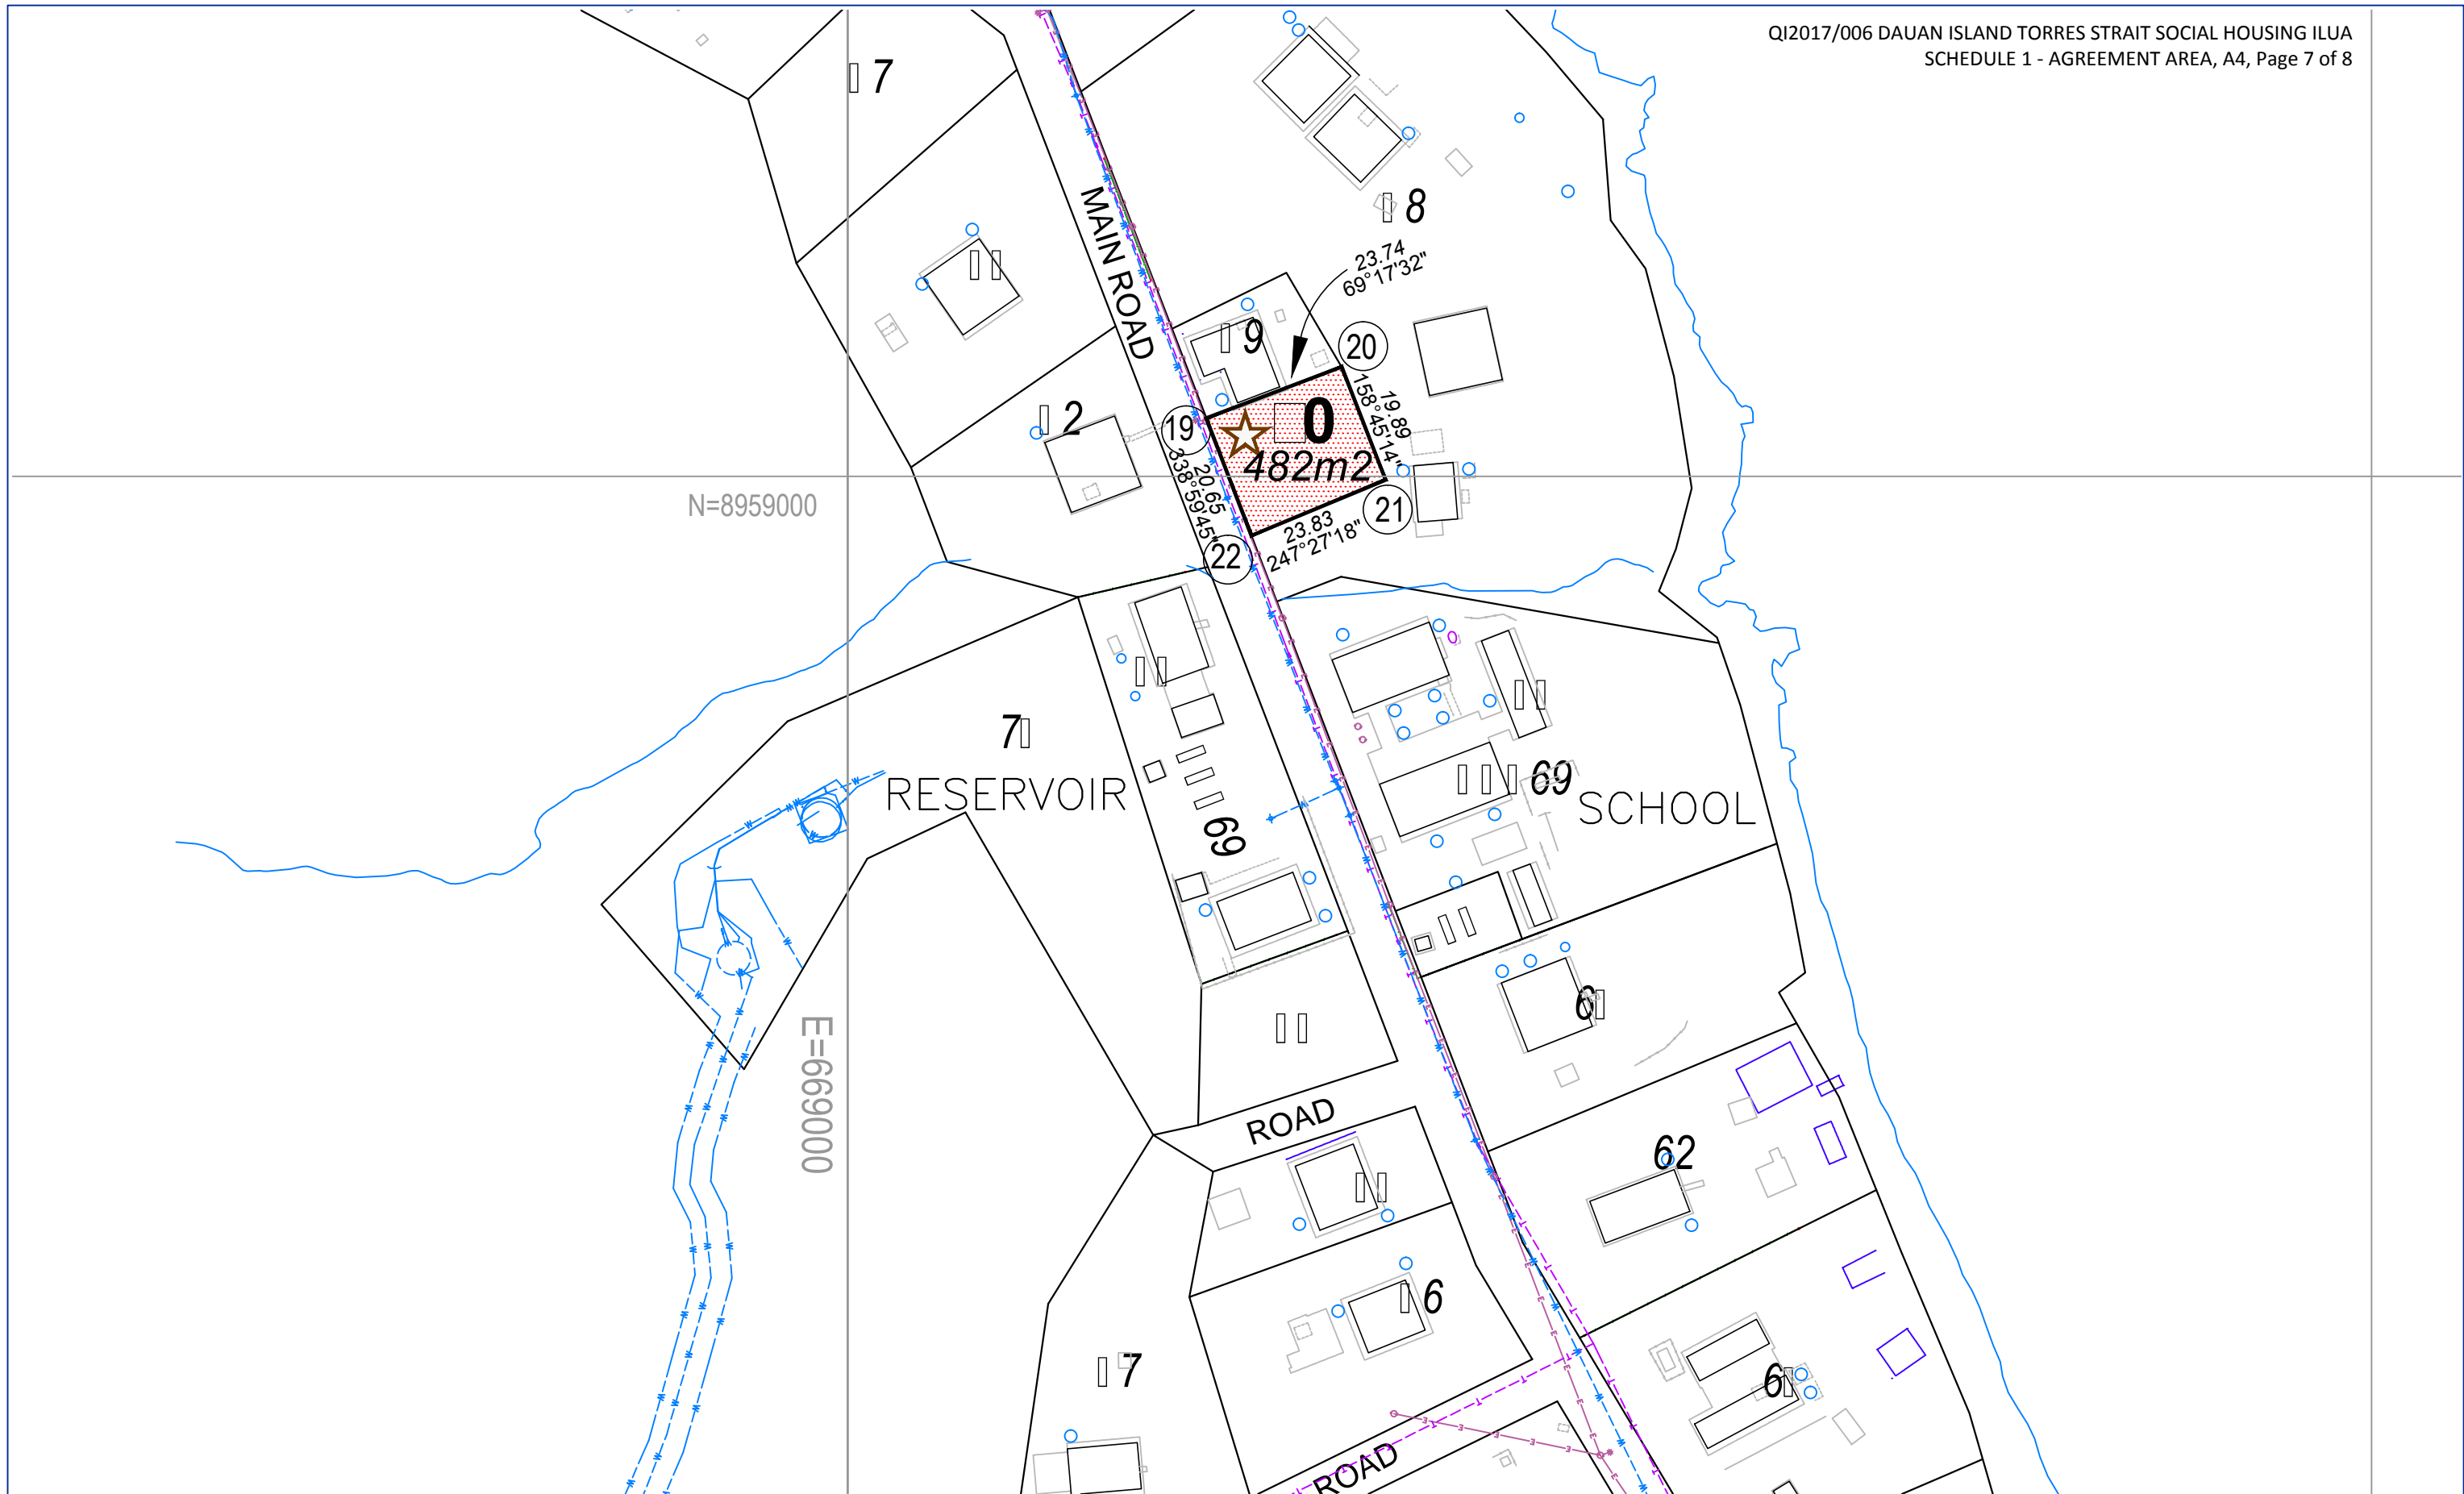

SCHEDULE 1 - AGREEMENT AREA, SOCIAL HOUSING DAUAN ISLAND

LEGEND

- Agreement Area
- Brownfield Lots

"Imaged sourced from Google NRM Globe 2015"

RPS Australia East Pty Ltd
ACN 140 292 762
135 Abbott St
PO Box 1949
CAIRNS QLD 4870

T +61 7 4031 1336 F +61 7 4031 2942 W rpsgroup.com.au