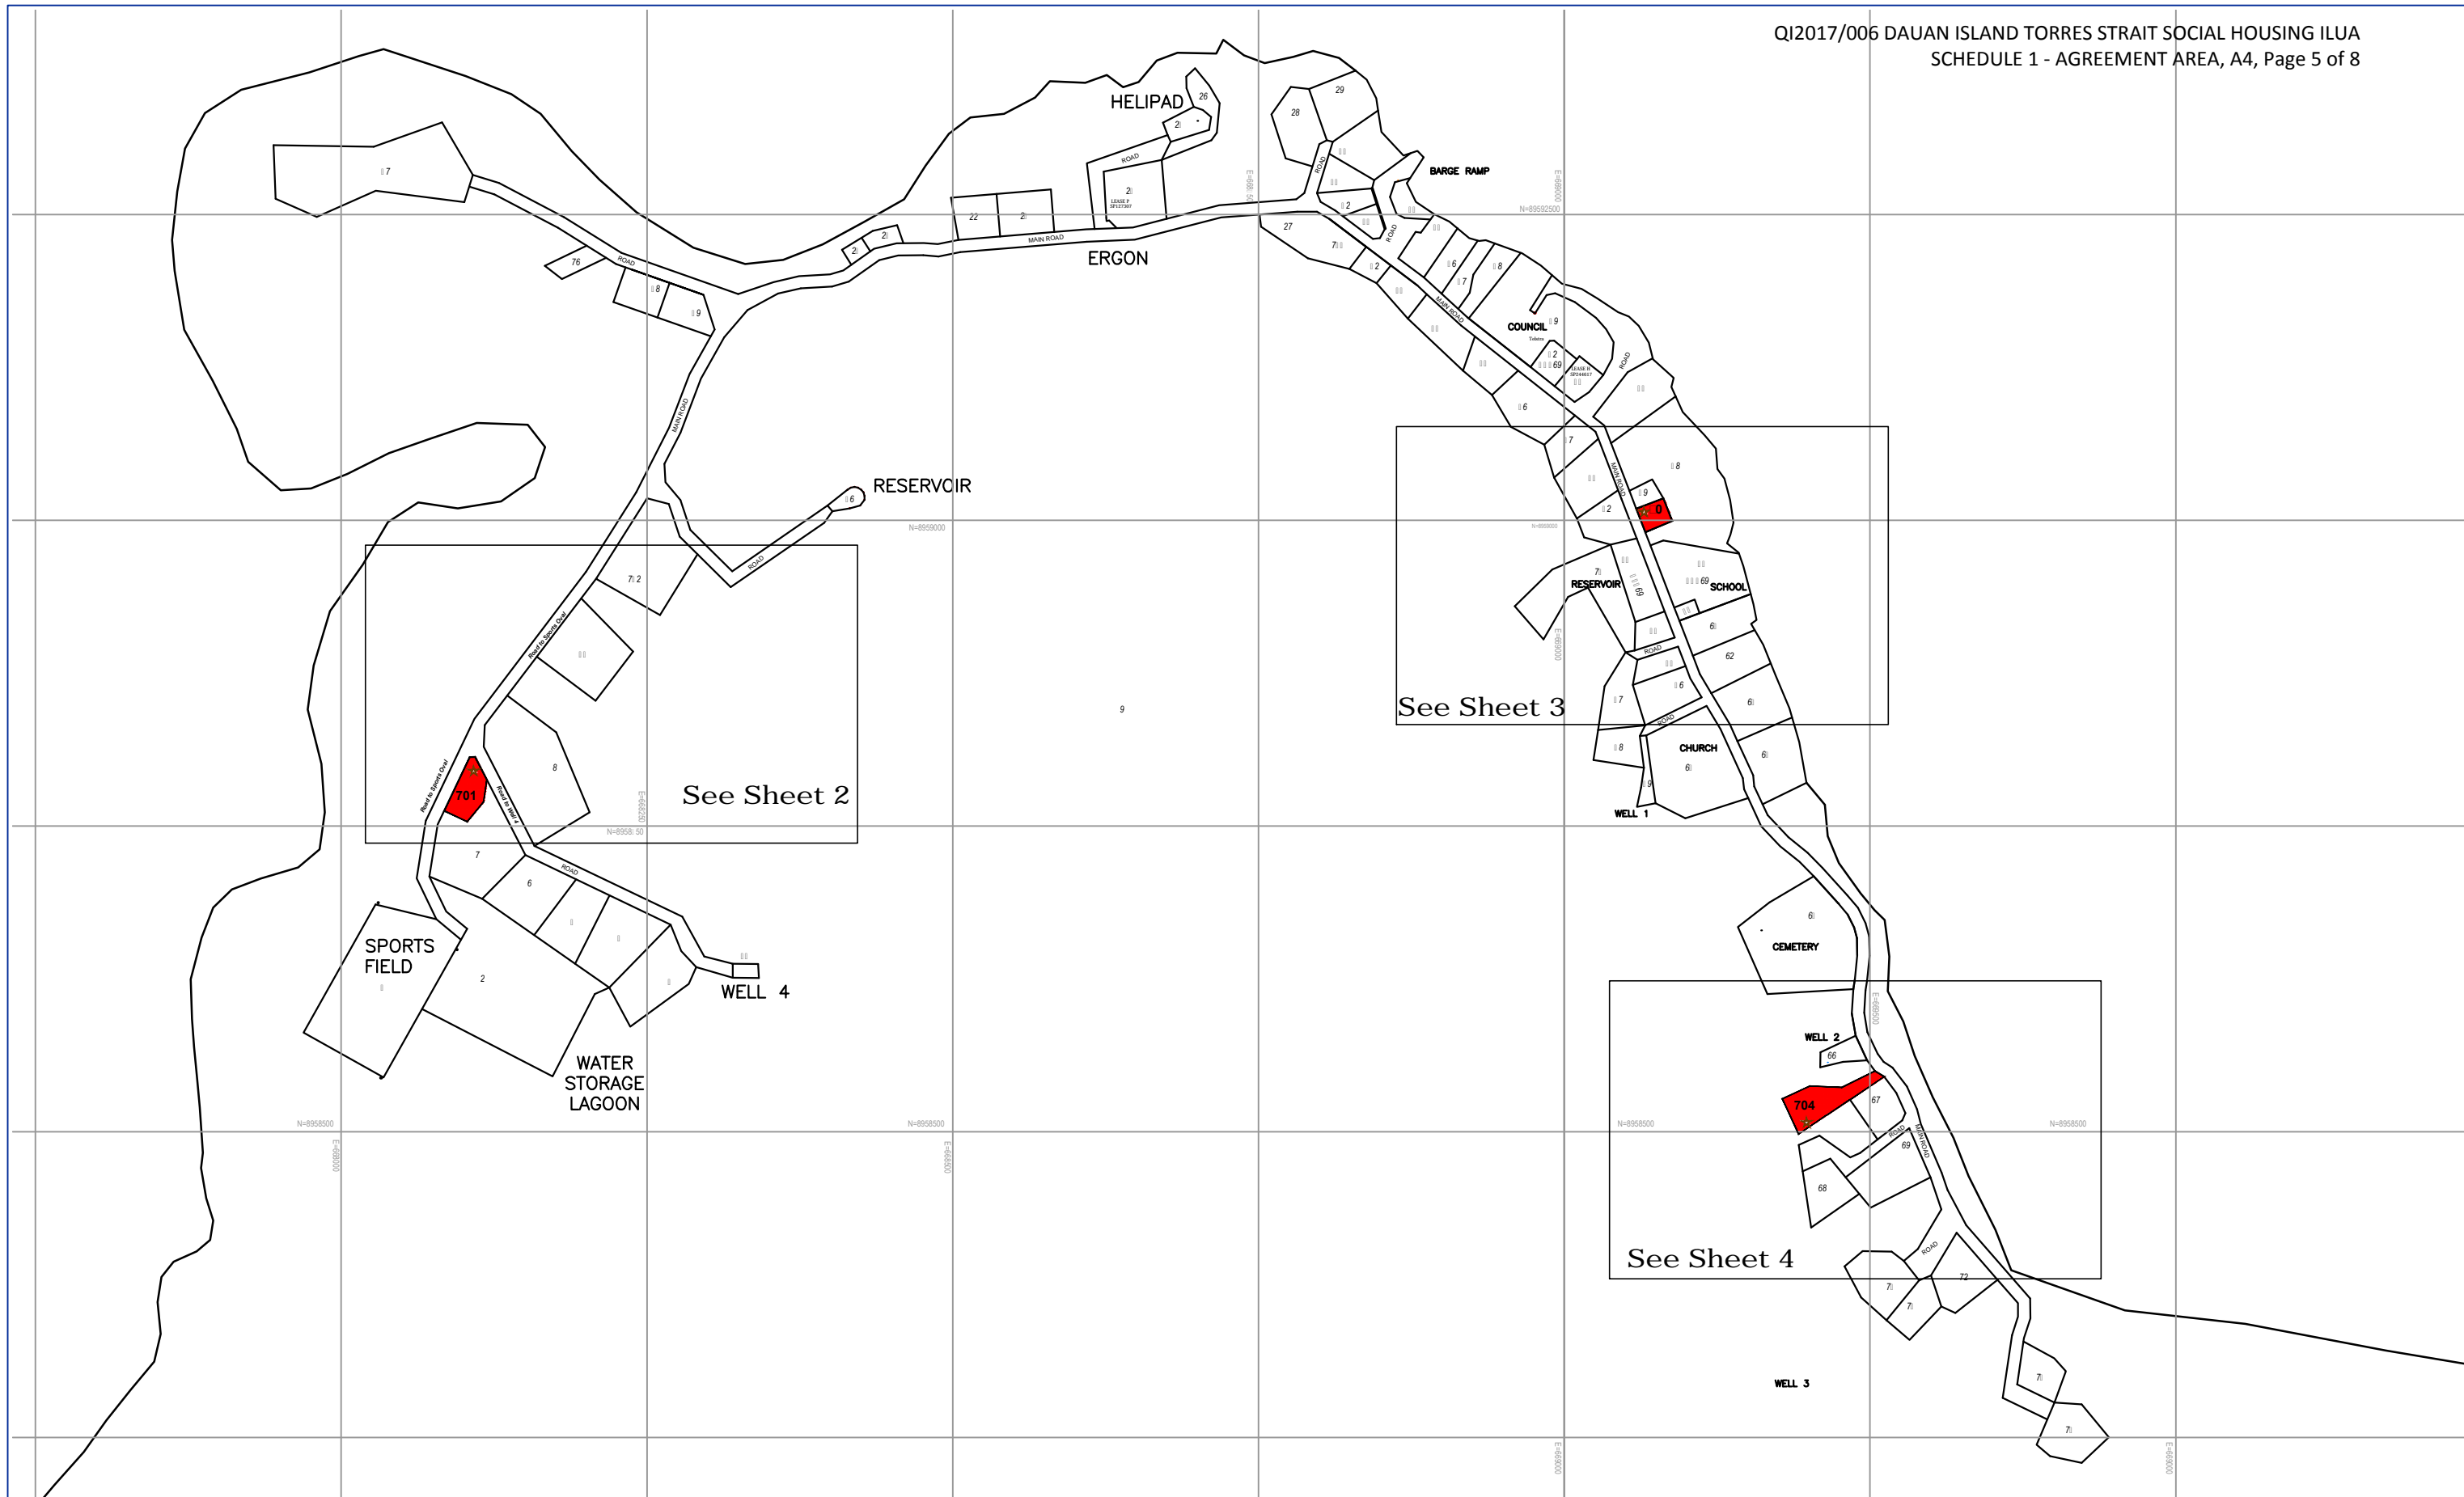

SCHEDULE 1 - AGREEMENT AREA, SOCIAL HOUSING DAUAN ISLAND

LEGEND

- Agreement Area
- Brownfield Lots

"Imaged sourced from Google NRM Globe 2015"

RPS Australia East Pty Ltd
ACN 140 292 762
135 Abbott St
PO Box 1949
CAIRNS QLD 4870

T +61 7 4031 1336 F +61 7 4031 2942 W rpsgroup.com.au