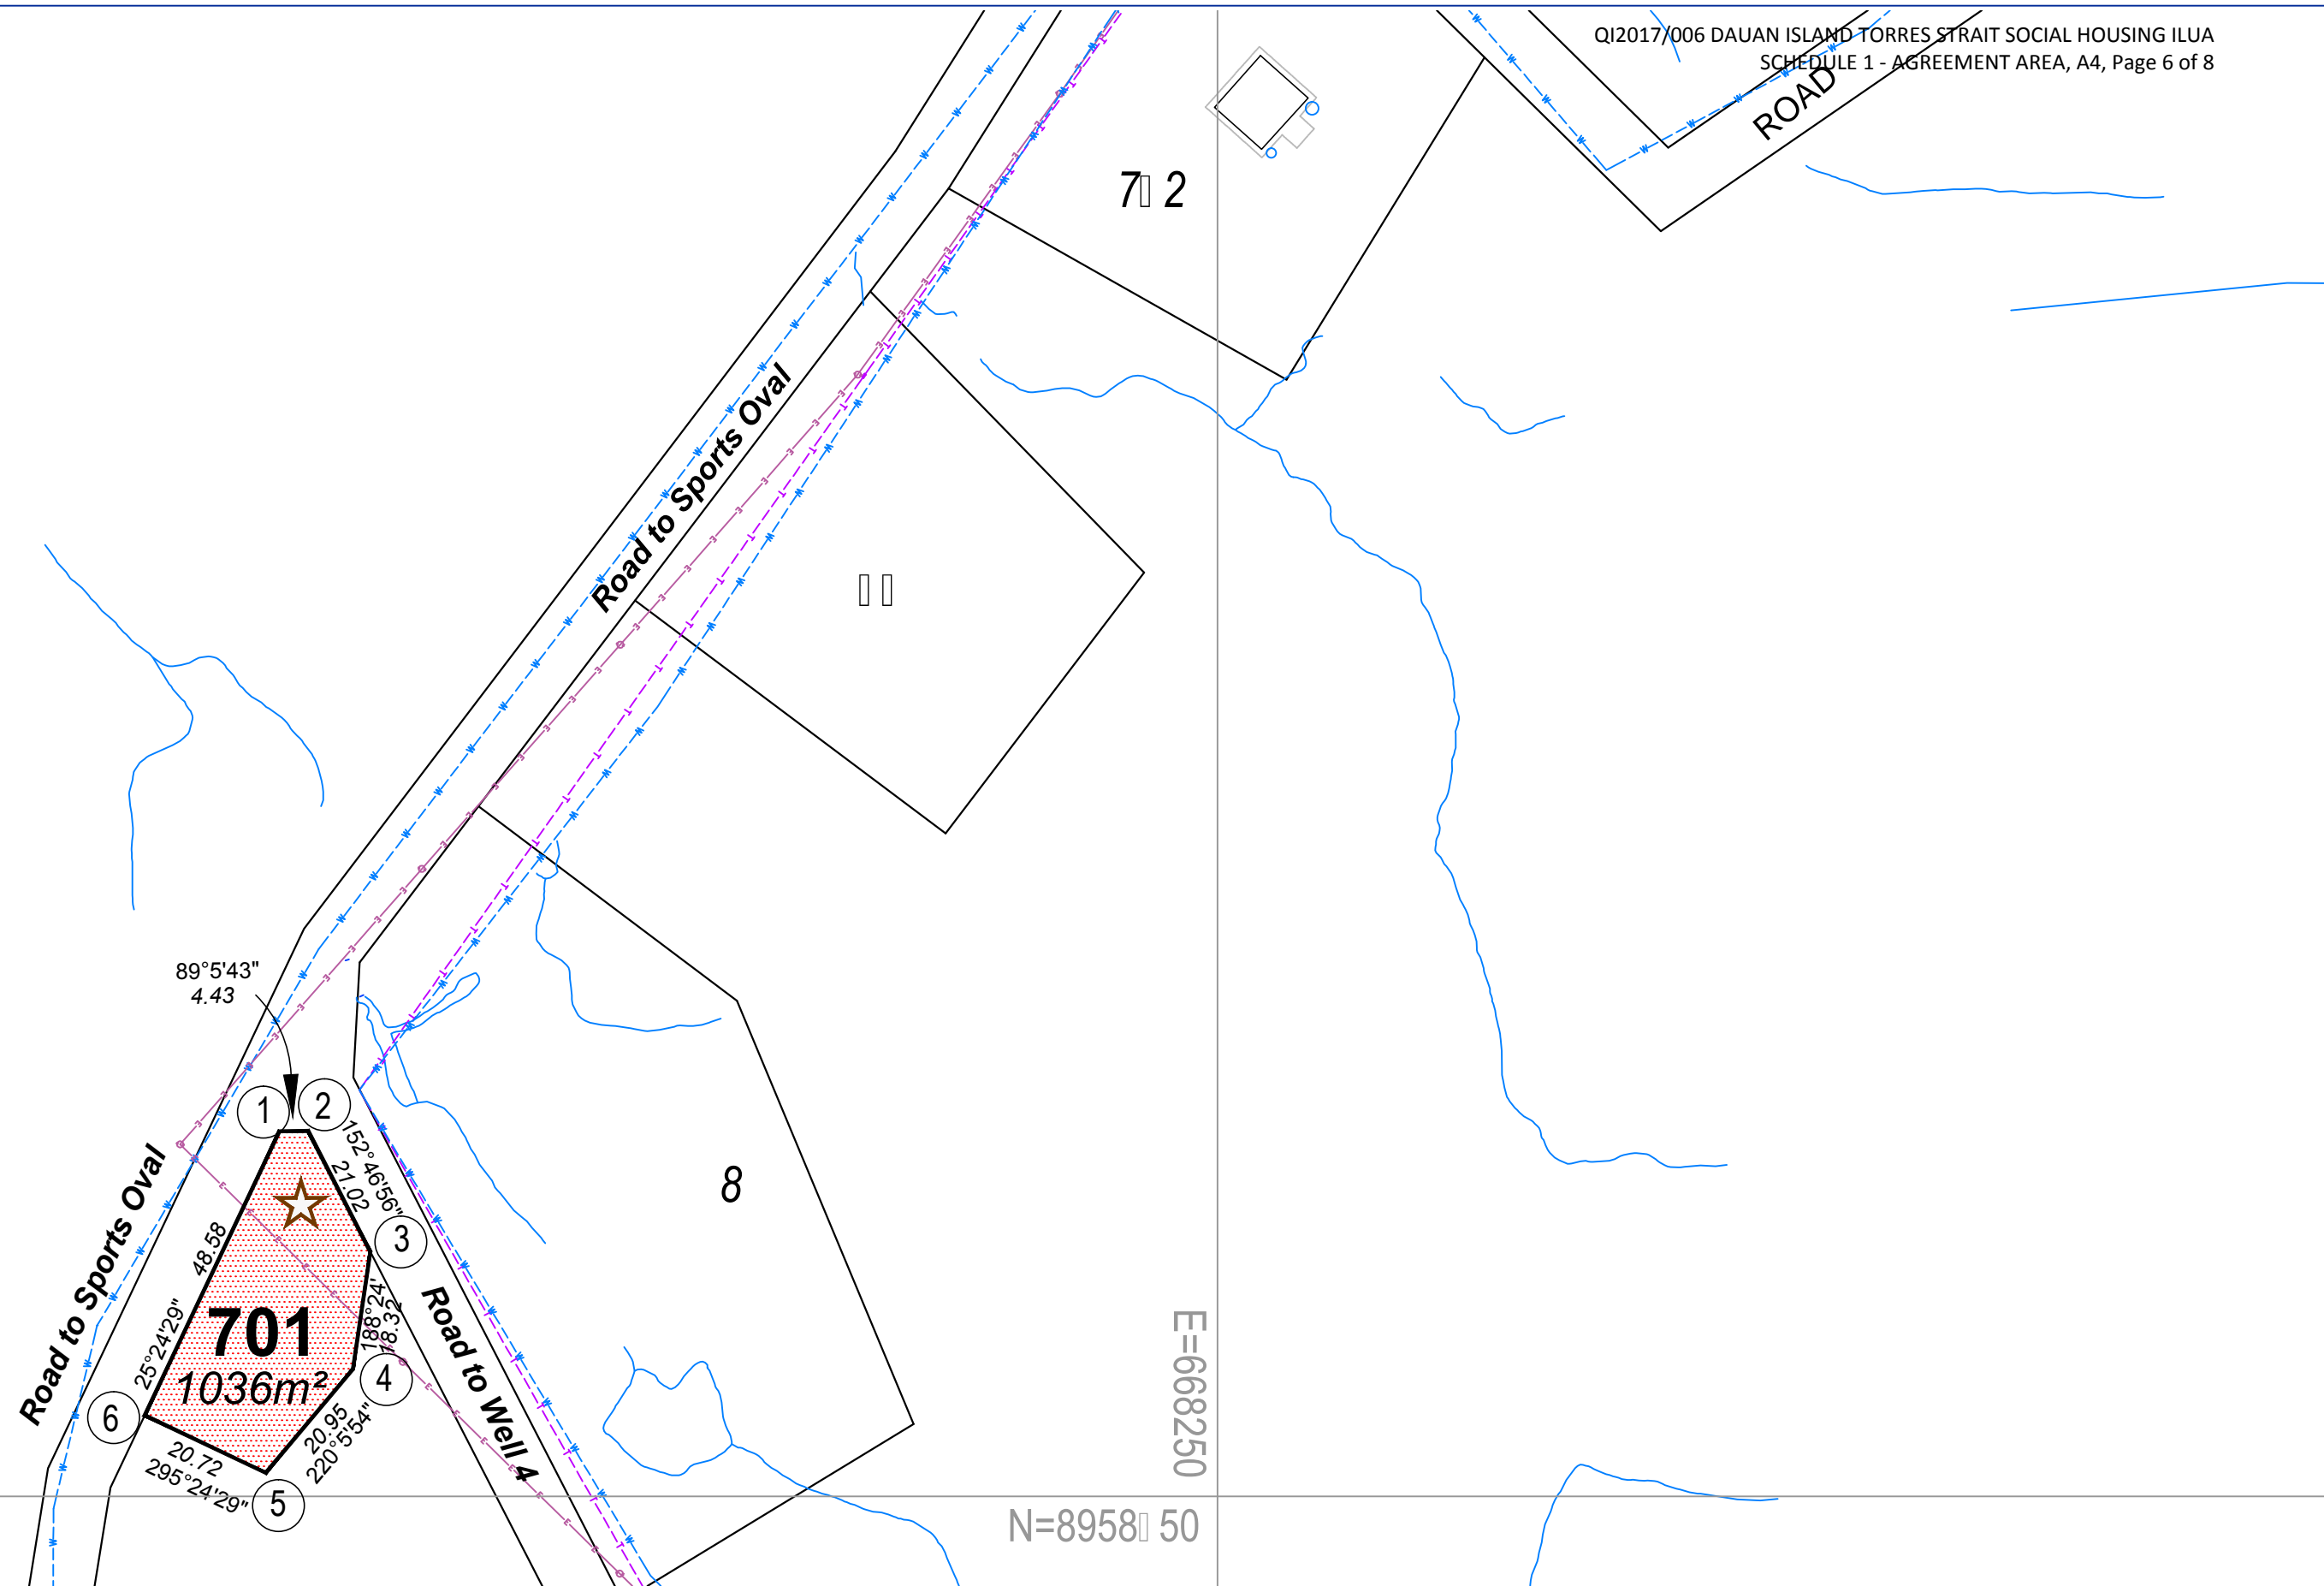

SCHEDULE 1 - AGREEMENT AREA, SOCIAL HOUSING DAUAN ISLAND

LEGEND

- Agreement Area
- Brownfield Lots

"Imaged sourced from Google NRM Globe 2015"

RPS Australia East Pty Ltd
ACN 140 292 762
135 Abbott St
PO Box 1949
CAIRNS QLD 4870

T +61 7 4031 1336 F +61 7 4031 2942 W rpsgroup.com.au