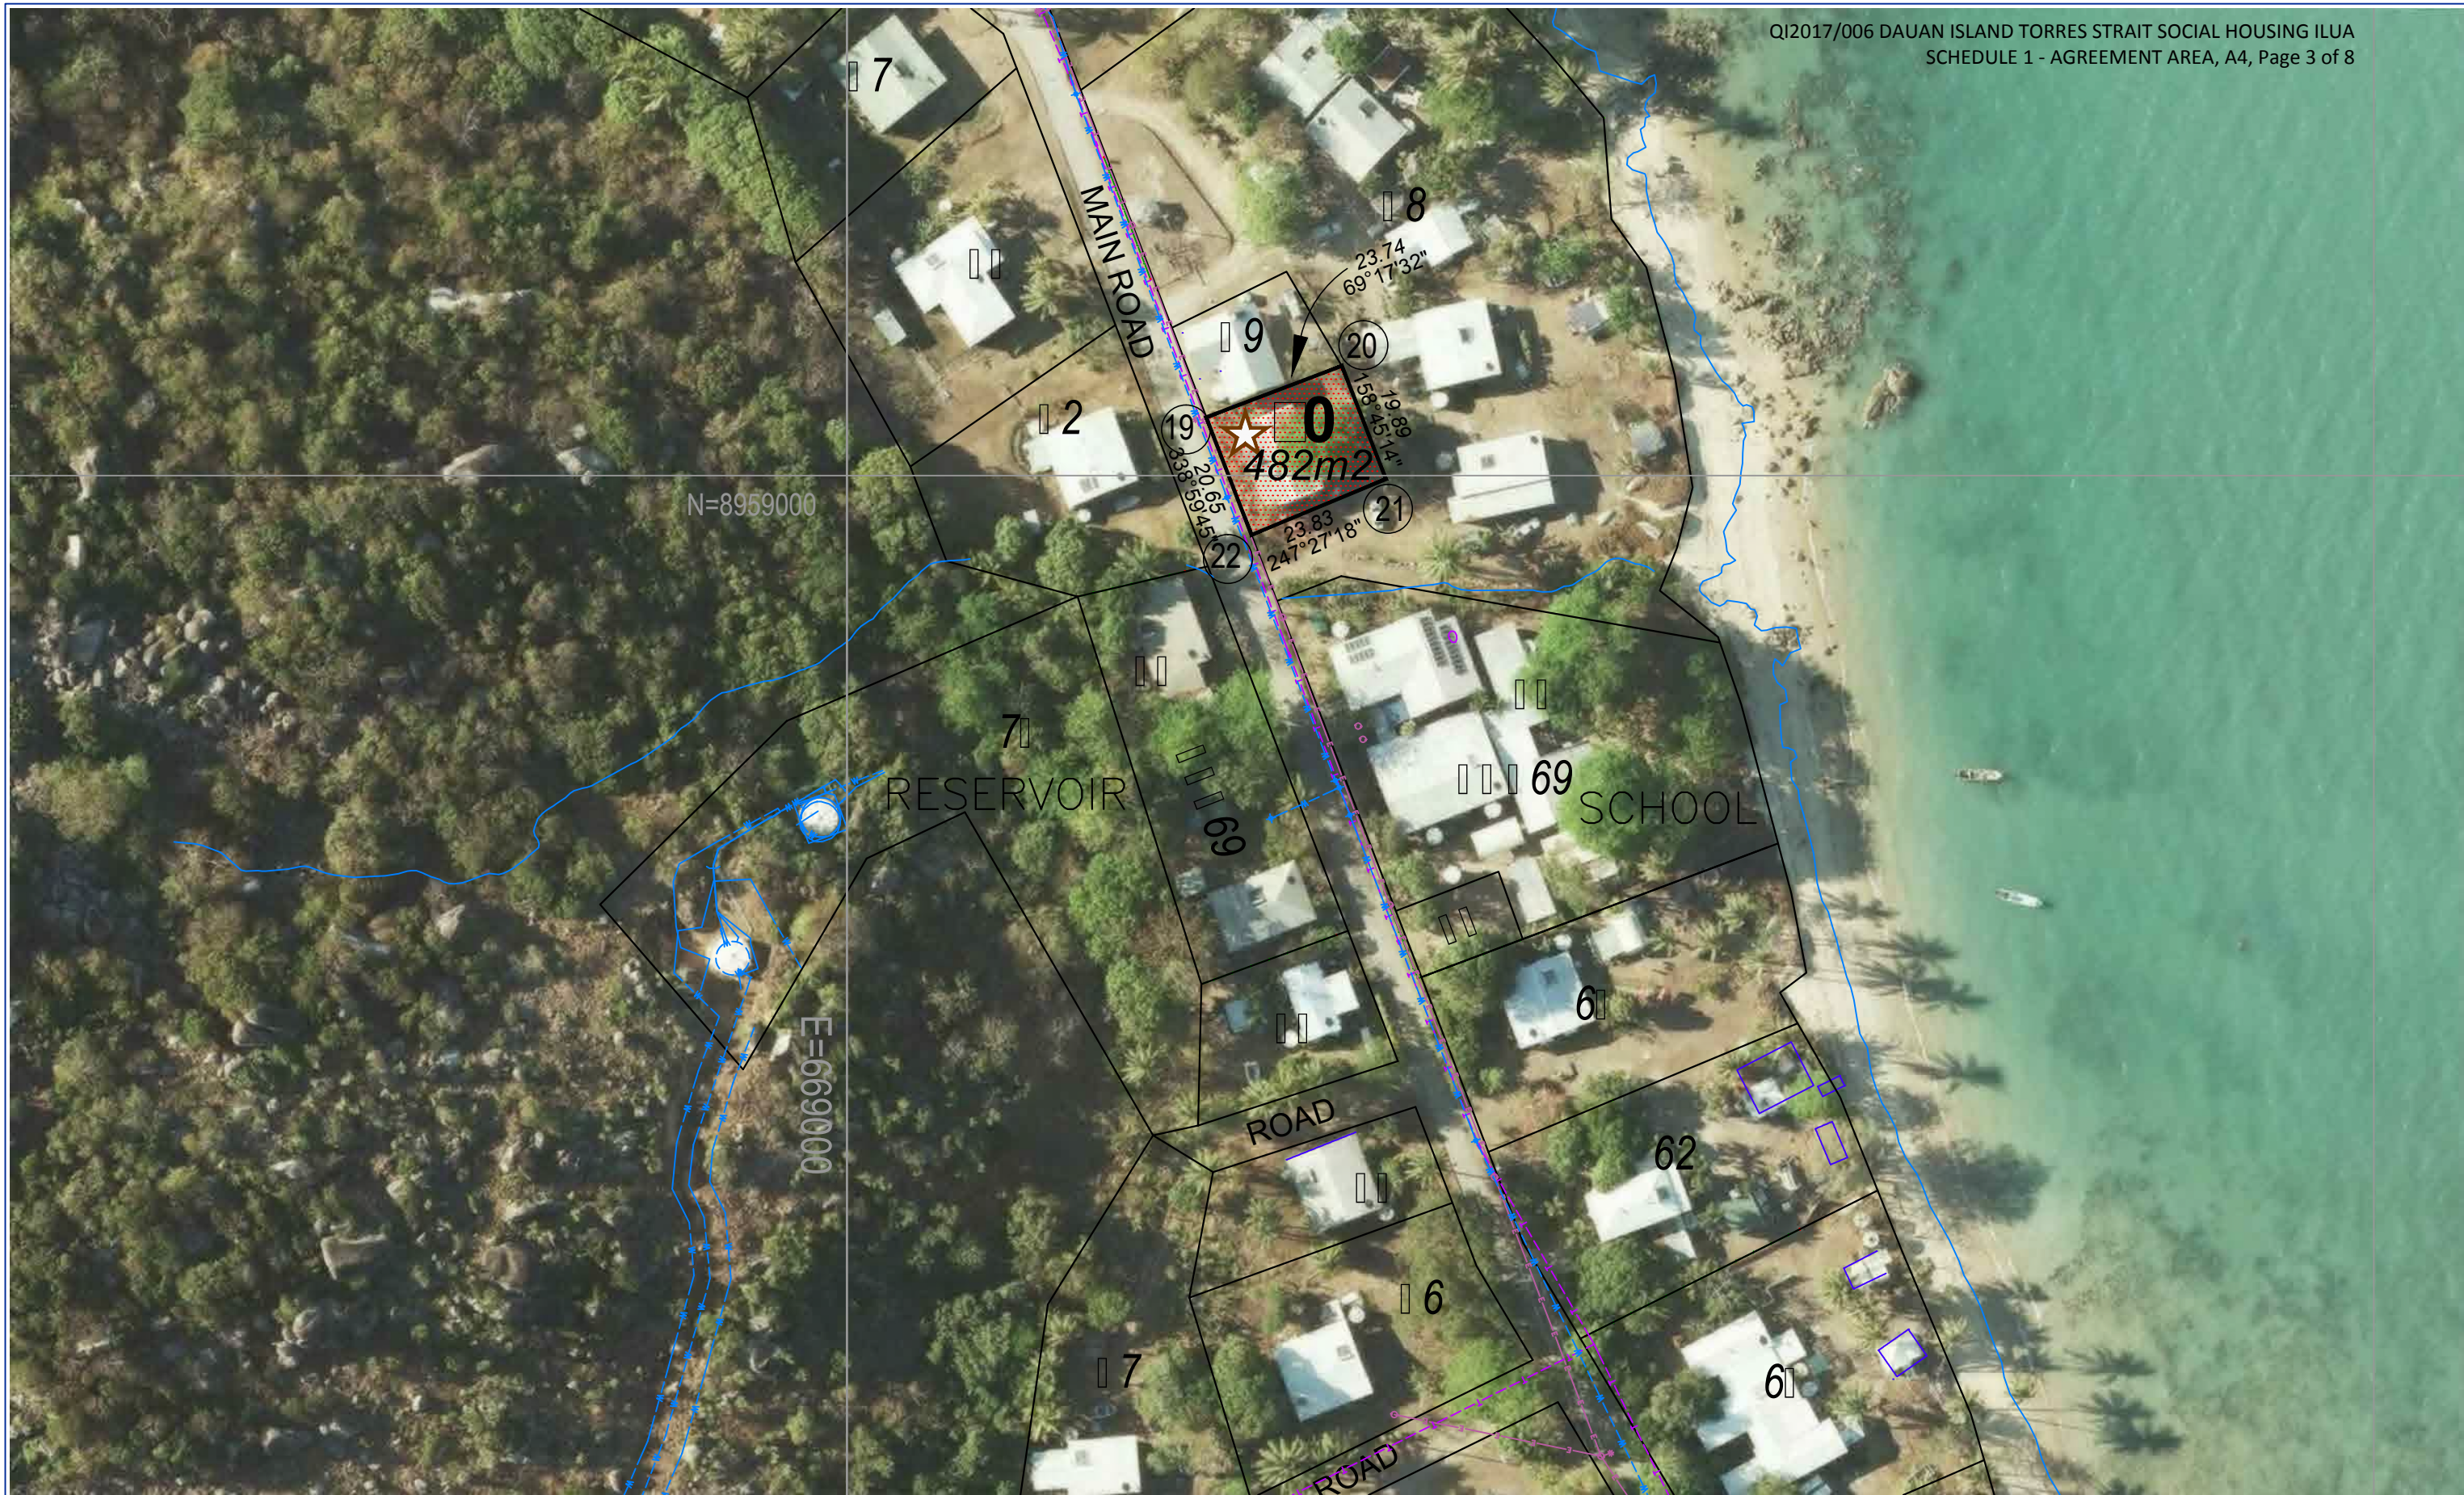

SCHEDULE 1 - AGREEMENT AREA, SOCIAL HOUSING DAUAN ISLAND

LEGEND

-  Agreement Area
-  Brownfield Lots

"Imaged sourced from Google NRM Globe 2015"

RPS Australia East Pty Ltd
ACN 140 292 762
135 Abbott St
PO Box 1949
CAIRNS QLD 4870

T +61 7 4031 1336 F +61 7 4031 2942 W rpsgroup.com.au

SCHEDULE 1 - AGREEMENT AREA, SOCIAL HOUSING DAUAN ISLAND

LEGEND

-  Agreement Area
-  Brownfield Lots

"Imaged sourced from Google NRM Globe 2015"

RPS Australia East Pty Ltd
 ACN 140 292 762
 135 Abbott St
 PO Box 1949
 CAIRNS QLD 4870