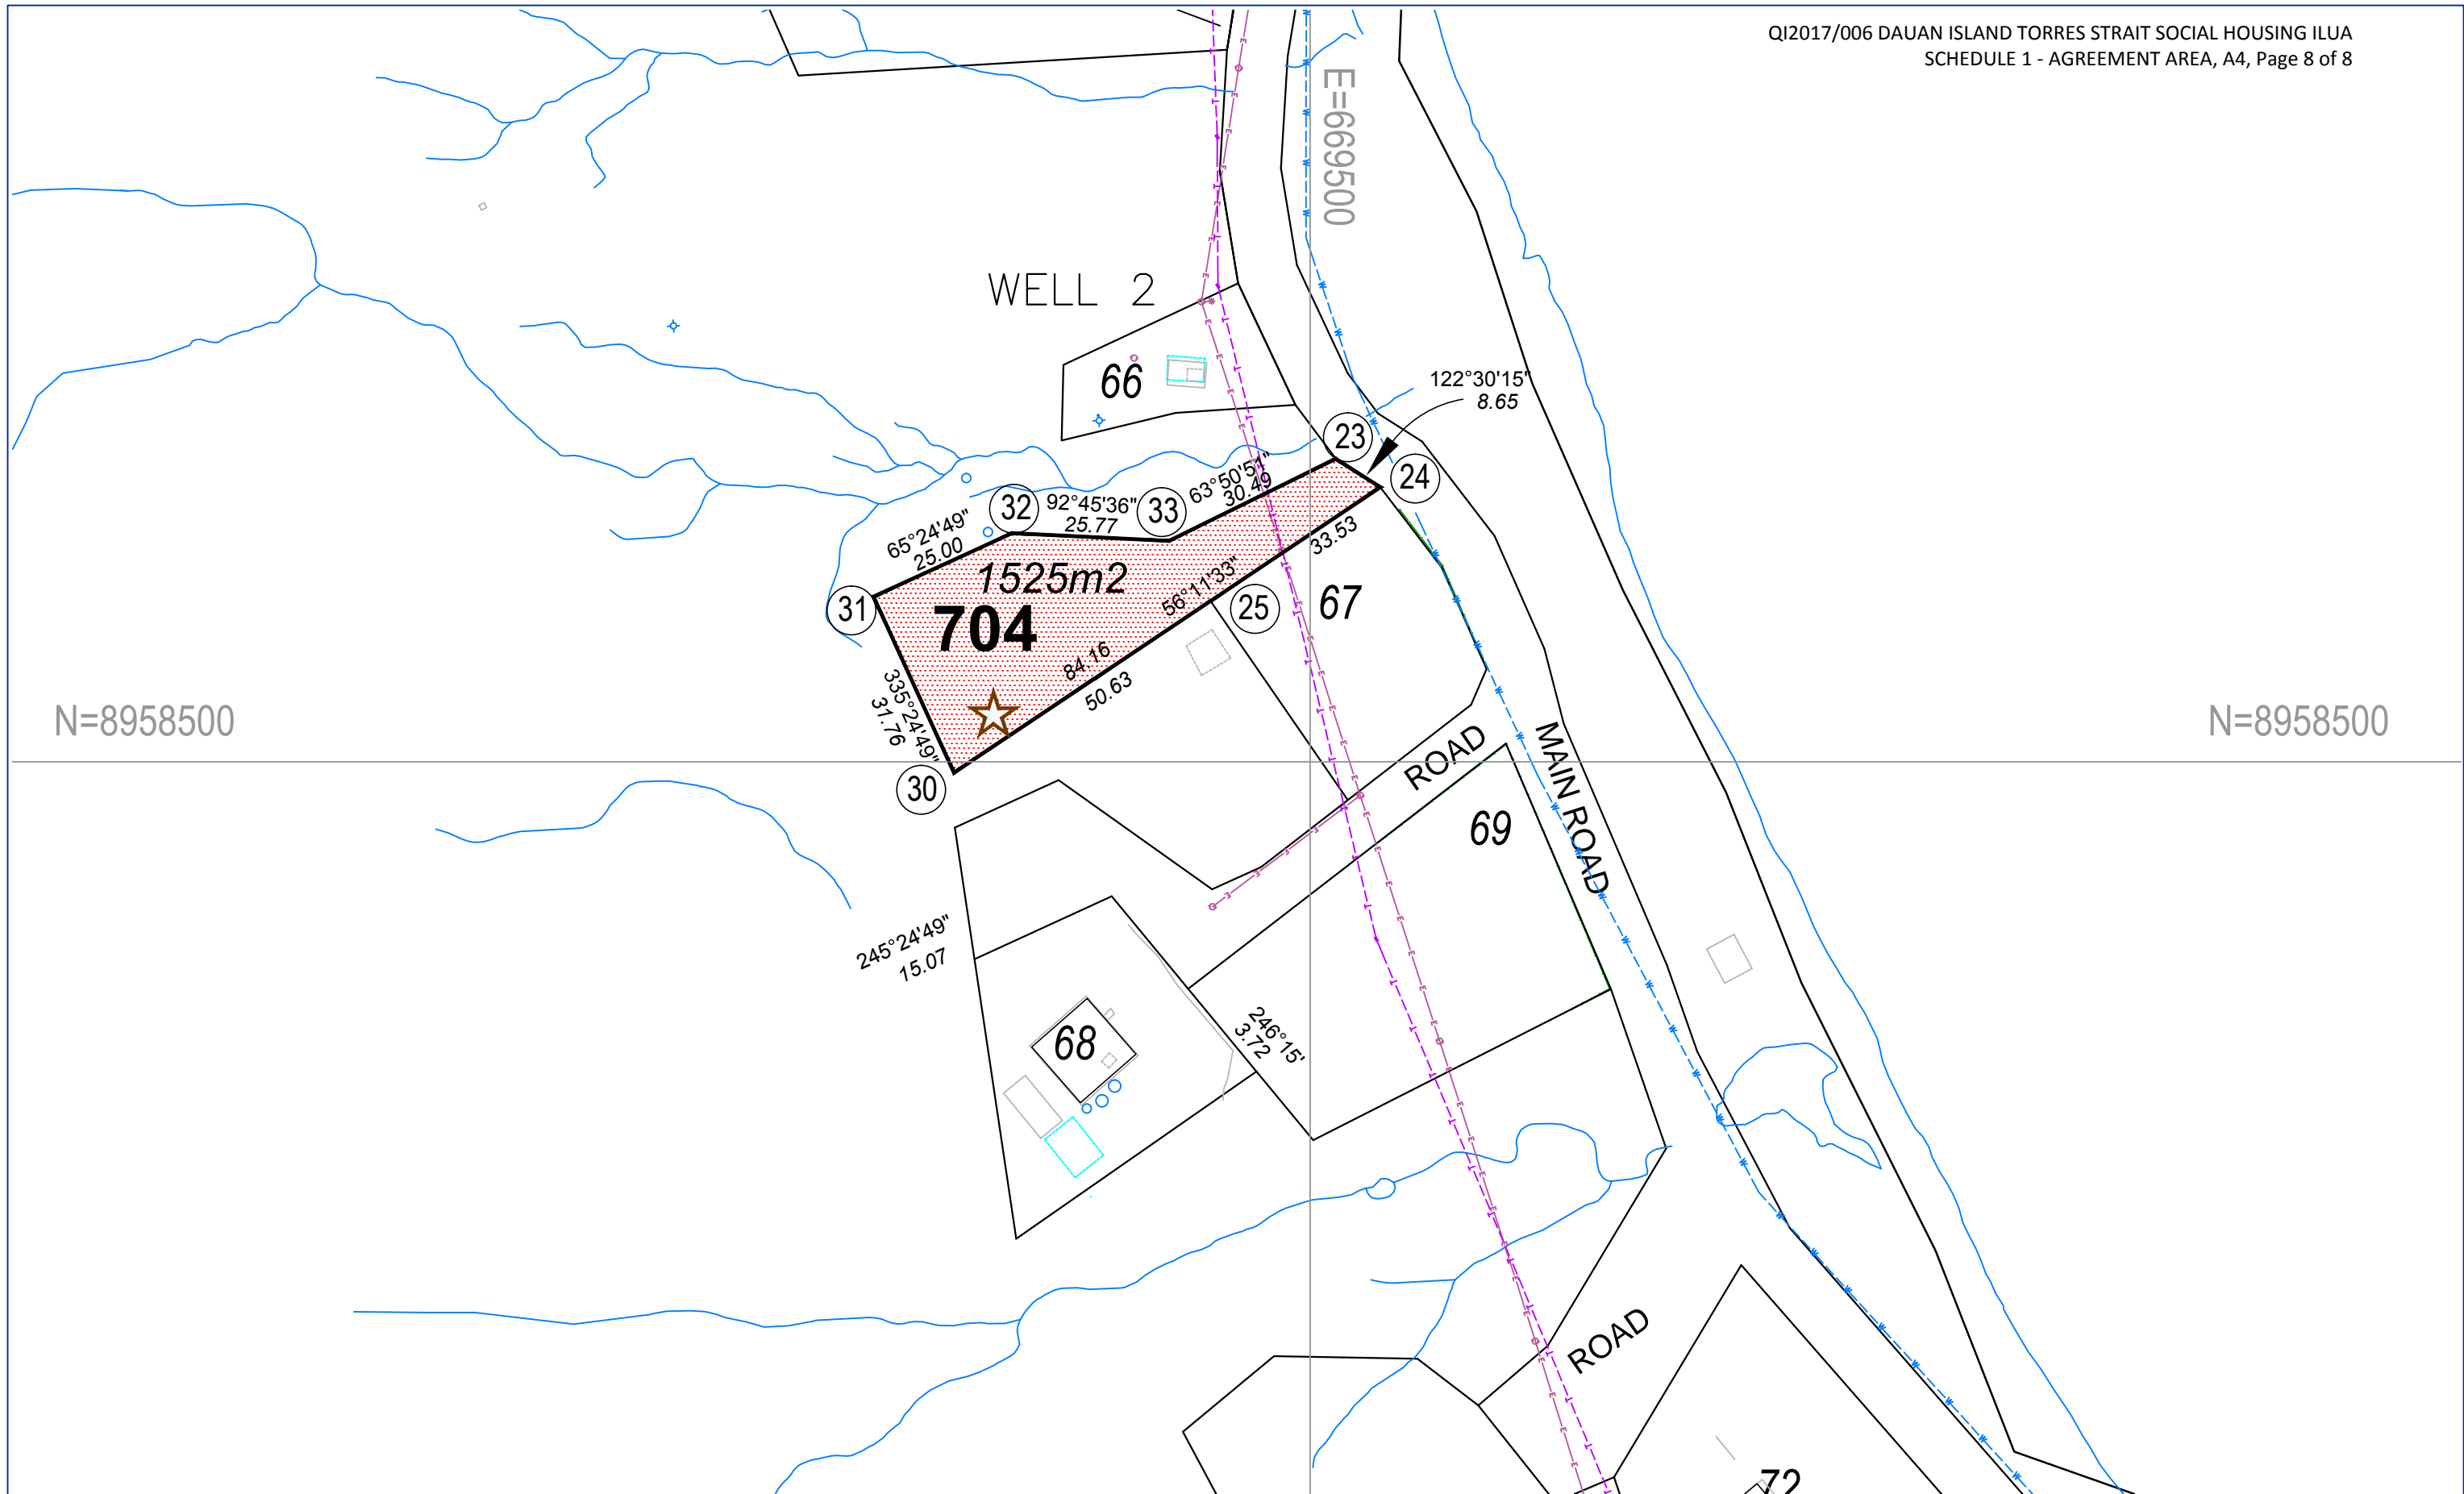

T +61 7 4031 1336 F +61 7 4031 2942 W rpsgroup.com.au

SCHEDULE 1 - AGREEMENT AREA, SOCIAL HOUSING DAUAN ISLAND

LEGEND

- Agreement Area
- Brownfield Lots

"Imaged sourced from Google NRM Globe 2015"

RPS Australia East Pty Ltd
ACN 140 292 762
135 Abbott St
PO Box 1949
CAIRNS QLD 4870

T +61 7 4031 1336 F +61 7 4031 2942 W rpsgroup.com.au

N=8958500

N=8958500

**SCHEDULE 1 - AGREEMENT AREA, SOCIAL HOUSING
 DAUAN ISLAND**

LEGEND

-  Agreement Area
-  Brownfield Lots

"Imaged sourced from Google NRM Globe 2015"